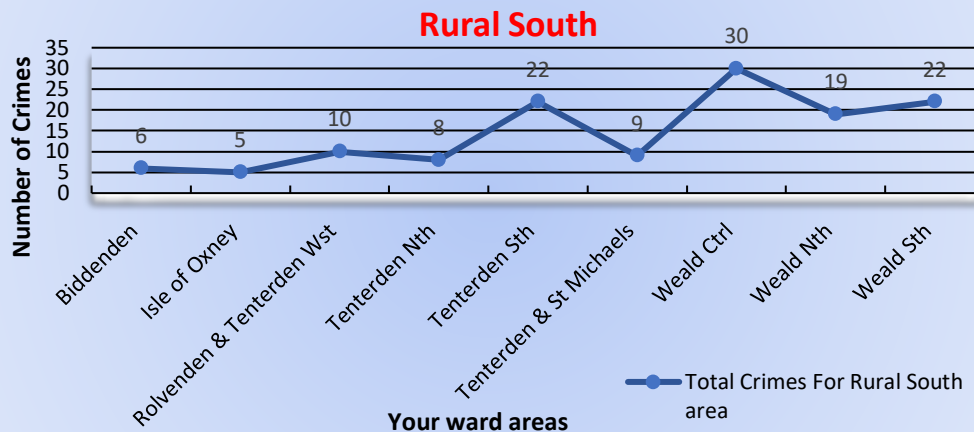

## Rural South Ward: Top Reported Crimes – Dec 2023.

Jan 2024 stats - awaiting release.

Crime stats for [Rural South](https://www.police.uk/pu/your-area/kent-police/) Ward (Kent Police Website) <https://www.police.uk/pu/your-area/kent-police/>